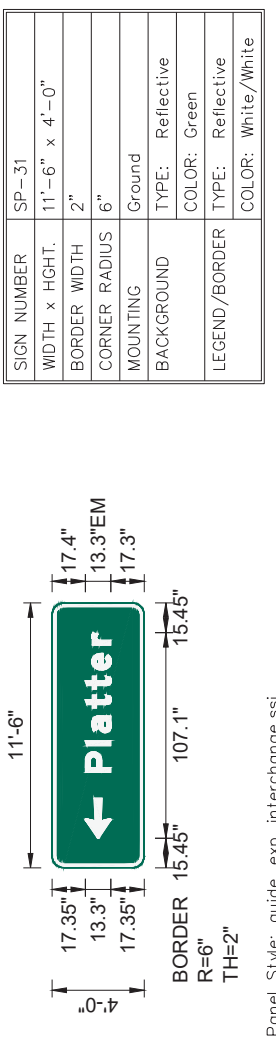

Panel Style: guide_exp_interchange.ssi
Dimensions are in inches.tenths
Letter locations are panel edge to lower left corner

LETTER POSITIONS (X)		LENGTH	SERIES/SIZE																		
P	l	a	t	t	e	r															EM 2000
49.7	63.6	70.4	83.2	93	103	115.9															72.9 13.3/10