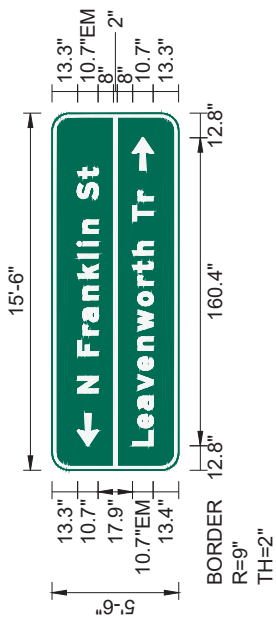

Panel Style: guide_exp_interchange.ssi
 Dimensions are in inches.tenths
 Letter locations are panel edge to lower left corner

LETTER POSITIONS (X)		LENGTH	SERIES/SIZE							
C	o	l	b	e	r	t				EM 2000
34.7	45.4	56	62.4	71.8	82.2	89				10.7/8
D	u	r	a	n	t					EM 2000
13.3	25.2	36.5	43.5	54.8	65.1					10.7/8

Panel Style: guide_exp_advance_minor.ssi
 Dimensions are in inches.tenths
 Letter locations are panel edge to lower left corner

LETTER POSITIONS (X)		LENGTH	SERIES/SIZE							
S	O	U	T	H						E 2000
23	33.2	41.8	49.6	57						40.4 10.8
D	a	l	l	a	s					EM 2000
15.4	26.3	37.7	44.1	49.5	59.7					51.4 10.7/8

Panel Style: guide_exp_interchange.ssi
 Dimensions are in inches.tenths
 Letter locations are panel edge to lower left corner

LETTER POSITIONS (X)		LENGTH	SERIES/SIZE																		
N		F	r	a	n	k	i	n	s	t											EM 2000
40.3	49	59.7	70.5	77.4	88.8	100.1	110.5	116.9	123.3	130.4	141.1	152									117.3 10.7/8
L	e	a	v	e	n	w	o	r	t	h											EM 2000
12.8	22.1	31.5	41.7	52.1	62.4	72.6	85.7	96.3	103.1	112.1	119.2	129.9	140.3	132.9							10.7/8

Panel Style: guide_exp_boundary.ssi
 Dimensions are in inches.tenths
 Letter locations are panel edge to lower left corner

LETTER POSITIONS (X)		LENGTH	SERIES/SIZE																		
C	a	l	e	r	a																EM 2000
21.7	35	49.1	55.9	68.8	77.5																64.5 13.3/10
T	O	W	N	L	I	M	I	T	S												E 2000
16	23.2	31	40.8	47.3	55.3	62.7	66.2	75.8	78.6	85.5											75.9 8