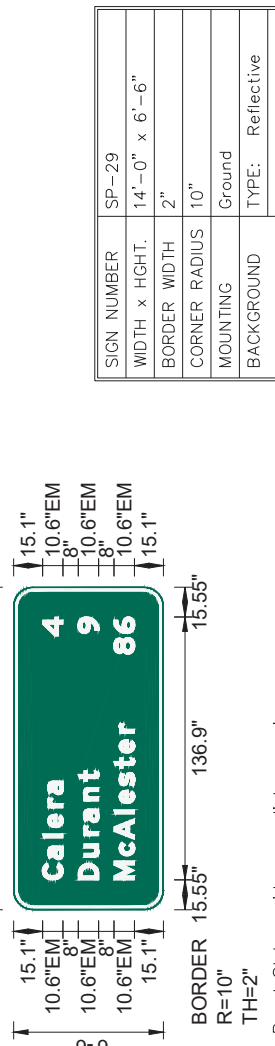

Panel Style: guide_exp_interchange.ssi
 Dimensions are in inches.tenths
 Letter locations are panel edge to lower left corner

LETTER POSITIONS (X)		LENGTH	SERIES/SIZE							
C	o	l	b	e	r	t				EM 2000
34.7	45.4	56	62.4	71.8	82.2	89				10.7/8
D	u	r	a	n	t					EM 2000
13.3	25.2	36.5	43.5	54.8	65.1					10.7/8

Panel Style: guide_exp_advance_minor.ssi
 Dimensions are in inches.tenths
 Letter locations are panel edge to lower left corner

LETTER POSITIONS (X)		LENGTH	SERIES/SIZE							
S	O	U	T	H						E 2000
23	33.2	41.8	49.6	57						40.4 10.8
D	a	l	l	a	s					EM 2000
15.4	26.3	37.7	44.1	49.5	59.7					51.4 10.7/8

Panel Style: guide_exp_interchange.ssi
 Dimensions are in inches.tenths
 Letter locations are panel edge to lower left corner

LETTER POSITIONS (X)		LENGTH	SERIES/SIZE																		
N		F	r	a	n	k	i	n	s	t											EM 2000
40.3	49	59.7	70.5	77.4	88.8	100.1	110.5	116.9	123.3	130.4	141.1	152									117.3 10.7/8
L	e	a	v	e	n	w	o	r	t	h											EM 2000
12.8	22.1	31.5	41.7	52.1	62.4	72.6	85.7	96.3	103.1	112.1	119.2	129.9	140.3	132.9							10.7/8

Panel Style: guide_exp_boundary.ssi
 Dimensions are in inches.tenths
 Letter locations are panel edge to lower left corner

LETTER POSITIONS (X)		LENGTH	SERIES/SIZE																		
C	a	l	e	r	a																EM 2000
21.7	35	49.1	55.9	68.8	77.5																64.5 13.3/10
T	O	W	N	L	I	M	I	T	S												E 2000
16	23.2	31	40.8	47.3	55.3	62.7	66.2	75.8	78.6	85.5											75.9 8