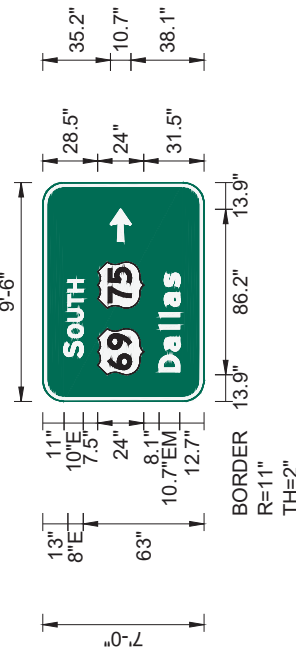

Panel Style: guide_exp_interchange.ssi
 Dimensions are in inches.tenths
 Letter locations are panel edge to lower left corner

LETTER POSITIONS (X)		LENGTH	SERIES/SIZE							
C	o	l	b	e	r	t				EM 2000
34.7	45.4	56	62.4	71.8	82.2	89				10.7/8
D	u	r	a	n	t					EM 2000
13.3	25.2	36.5	43.5	54.8	65.1					10.7/8

Panel Style: guide_exp_advance_minor.ssi
 Dimensions are in inches.tenths
 Letter locations are panel edge to lower left corner

LETTER POSITIONS (X)		LENGTH	SERIES/SIZE							
S	O	U	T	H						E 2000
23	33.2	41.8	49.6	57						40.4 10.8
D	a	l	l	a	s					EM 2000
15.4	26.3	37.7	44.1	49.5	59.7					51.4 10.7/8

Panel Style: guide_exp_distance.ssi
 Dimensions are in inches.tenths
 Letter locations are panel edge to lower left corner

LETTER POSITIONS (X)		LENGTH	SERIES/SIZE																			
C	a	l	e	r	a																EM 2000	
15.5	26.1	37.4	42.8	53.1	60	142.6															136.9 10.6/8	
D	u	r	a	n	t																	EM 2000
15.5	27.3	38.5	45.4	56.7	66.8	143.9															136.9 10.6/8	
M	c	a	l	e	s	t																EM 2000
15.5	28.1	36.6	49.9	55.3	64.4	73.6	81.6	91.9	133.2	143.9											136.9 10.6/8	

Panel Style: guide_exp_boundary.ssi
 Dimensions are in inches.tenths
 Letter locations are panel edge to lower left corner

LETTER POSITIONS (X)		LENGTH	SERIES/SIZE																		
C	a	l	e	r	a																EM 2000
21.7	35	49.1	55.9	68.8	77.5																64.5 13.3/10
T	O	W	N	L	I	M	I	T	S												E 2000
16	23.2	31	40.8	47.3	55.3	62.7	66.2	75.8	78.6	85.5											75.9 8