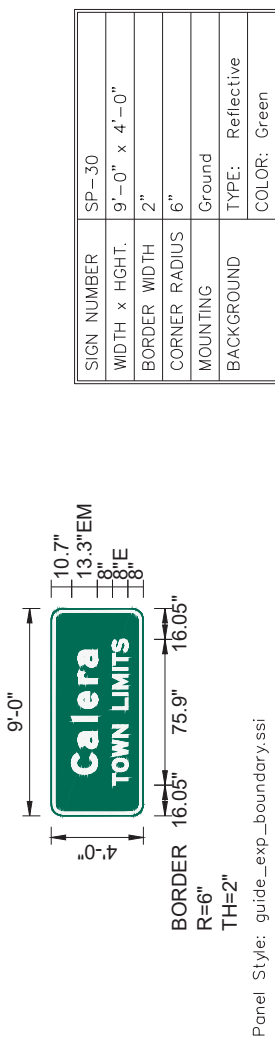

Panel Style: guide_exp_interchange.ssi
 Dimensions are in inches.tenths
 Letter locations are panel edge to lower left corner

LETTER POSITIONS (X)		LENGTH	SERIES/SIZE							
C	o	l	b	e	r	t				EM 2000
34.7	45.4	56	62.4	71.8	82.2	89				10.7/8
D	u	r	a	n	t					EM 2000
13.3	25.2	36.5	43.5	54.8	65.1					10.7/8

Panel Style: guide_exp_advance_minor.ssi
 Dimensions are in inches.tenths
 Letter locations are panel edge to lower left corner

LETTER POSITIONS (X)		LENGTH	SERIES/SIZE							
S	O	U	T	H						E 2000
23	33.2	41.8	49.6	57						40.4 10.8
D	a	l	l	a	s					EM 2000
15.4	26.3	37.7	44.1	49.5	59.7					51.4 10.7/8

Panel Style: guide_exp_interchange.ssi
 Dimensions are in inches.tenths
 Letter locations are panel edge to lower left corner

LETTER POSITIONS (X)		LENGTH	SERIES/SIZE																		
N		F	r	a	n	k	i	n	s	t											EM 2000
40.3	49	59.7	70.5	77.4	88.8	100.1	110.5	116.9	123.3	130.4	141.1	152									117.3 10.7/8
L	e	a	v	e	n	w	o	r	t	h											EM 2000
12.8	22.1	31.5	41.7	52.1	62.4	72.6	85.7	96.3	103.1	112.1	119.2	129.9	140.3	132.9							10.7/8

Panel Style: guide_exp_boundary.ssi
 Dimensions are in inches.tenths
 Letter locations are panel edge to lower left corner

LETTER POSITIONS (X)		LENGTH	SERIES/SIZE																		
C	a	l	e	r	a																EM 2000
21.7	35	49.1	55.9	68.8	77.5																64.5 13.3/10
T	O	W	N	L	I	M	I	T	S												E 2000
16	23.2	31	40.8	47.3	55.3	62.7	66.2	75.8	78.6	85.5											75.9 8